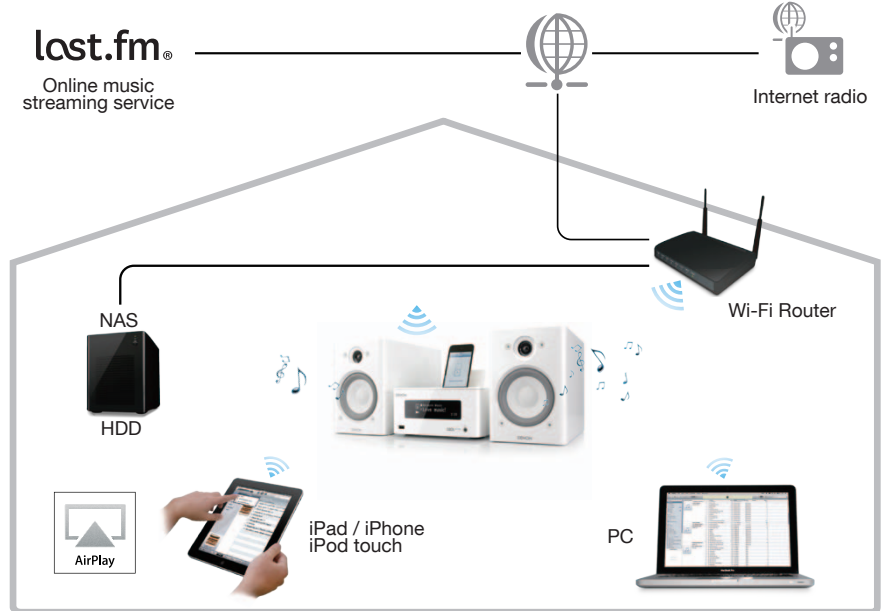

lost.fm®
Online music streaming service

Denon Remote App

• Build-in Diversity Antenna (Wi-Fi), to enhance communication stability

The Diversity Antenna automatically switches to the more stable direction during wireless communication.

• Auto-standby, to minimise power consumption

When no signals or operations are detected for a certain period of time, the CEOL piccolo automatically switches to standby mode where power consumption is at its lowest level. Auto-standby ensures that electricity is not wasted.

Other features

- S.D.B. (Super Dynamic Bass)
- Tone controls (Bass, Treble)
- Source Direct function
- Dimmer function
- Sleep timer, everyday alarm and once alarm

Main Specifications

DRA-N5

Power output 65 W+65 W (4 ohms, 1 kHz, 0.7 T.H.D.)

Input/Output Terminal

Analog input	1
Digital optical input	1
Mono output (Subwoofer)	1
USB	1
Headphone	1
Network (Ethernet)	1
Dock connector	1

General

Power supply	AC 230 V, 50/60 Hz
Power consumption	55 W (Standby: 0.3 W)
Dimensions (W x H x D)	180 x 90 x 234 mm
Weight	2.2 kg

SC-N5

Type	2 way 2 speakers
Drivers	10 cm woofer
	2.5 cm balance dome tweeter
Impedance	6 ohms
Dimensions (W x H x D)	130 x 185 x 224 mm
Weight	2.0 kg

*Design and specifications are subject to change without notice.
**WMA (Windows Media Audio) is a new audio codec developed by Microsoft® in the United States of America.

*Made for iPod® means that an electronic accessory has been designed to connect specifically to iPod and has been certified by the developer to meet Apple performance standards.